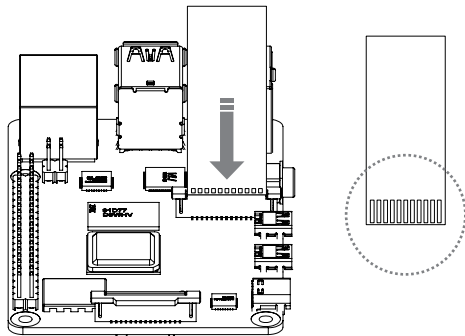

Arducam Low-Light Series Camera Module for Raspberry Pi

Capturing Clear Images in Low-Light Conditions

Learn more

<https://docs.arducam.com/Raspberry-Pi-Camera/Low-Light/quick-start/>